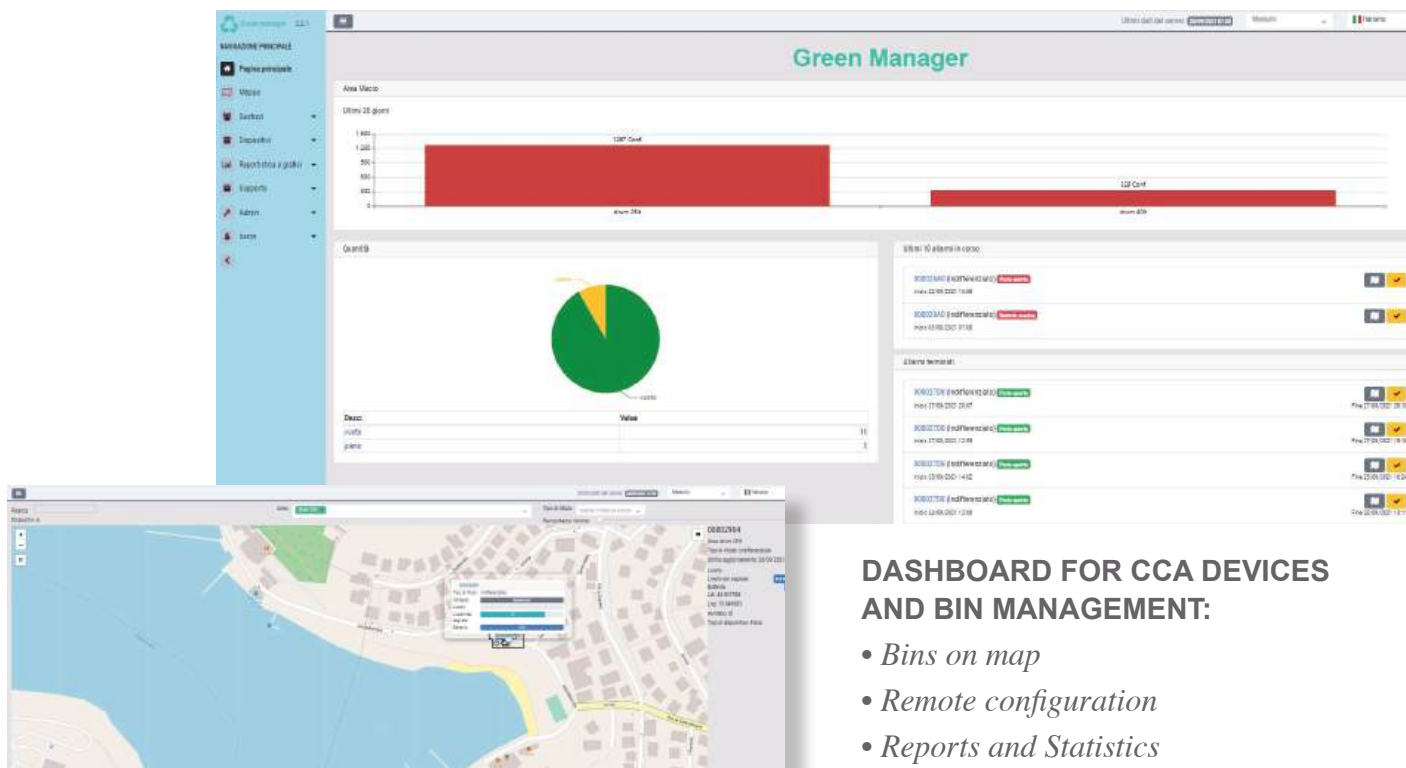

OPTIONS

- *Ultrasonic Level control device*
- *Solar panel*

CCR - Volumetric Drum

CCR drums are electronic locking devices with defined volume able to identify users.

- *New generation electronics - optimized memory, consumption and communication*
- *Stainless steel volumetric drum*
- *Power supply supported by photovoltaic cells*
- *Low energy consumption*
- *Remote management of parameters*
- *ISO/IEC 27001:2013 cybersecurity certification*
- *GPRS data transmission also 4G*
- *Available in different versions (volumes and optional button)*
- *Customizable functions*

OPENING MODE:

- *ISOCARD RF-ID cards: 125 kHz or 13.56 MHz.
Touch-reading*
- *Mobile App Grin-Up –
only available with Green Manager software*

OPTIONS

- *Ultrasonic Level control device*
- *Solar panel*

AVAILABLE SIZE: 20/25/40L

GREEN MANAGER Management Software

DASHBOARD FOR CCA DEVICES AND BIN MANAGEMENT:

- Bins on map
- Remote configuration
- Reports and Statistics
- Alerts
- User card management
- GrinUp customized content management through CMS
- Management of bulky waste collection requests

GrinUp User app

User app to open CCA devices. The app features user reports, bins map and waste sorting guides.

INFORMATION SECURITY
MANAGEMENT

Tel +39 (0)444 572444 - Fax +39 (0)444 572090
Email: info@baron.it